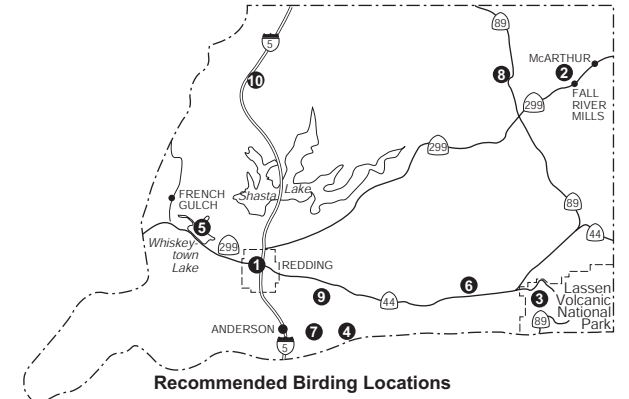

BIRDS OF Shasta County California

Shasta County encompasses approximately 3,800 square miles and contains many lowland valley, foothill, montane and Great Basin bird species. The uniquely variable geography and climatic conditions found within the county provide a wide habitat diversity supporting 308 bird species, 255 of which are regularly occurring and 53 of which are infrequently observed. Public lands within Shasta County are abundant and provide easy access to many excellent birding areas. The Wintu Audubon Society encourages you to join us in exploring and enjoying these areas and the birds they support.

Recommended Birding Locations

- 1) Kutas Lake, Turtle Bay
- 2) Fall River Valley
- 3) Lassen Volcanic National Park
- 4) Battle Creek Wildlife Area
- 5) Whiskeytown Lake
- 6) McCumber Reservoir
- 7) Lone Tree Pond, Reading Island
- 8) Burney Falls, Lake Britton
- 9) Millville Plains
- 10) Upper Sacramento River Canyon