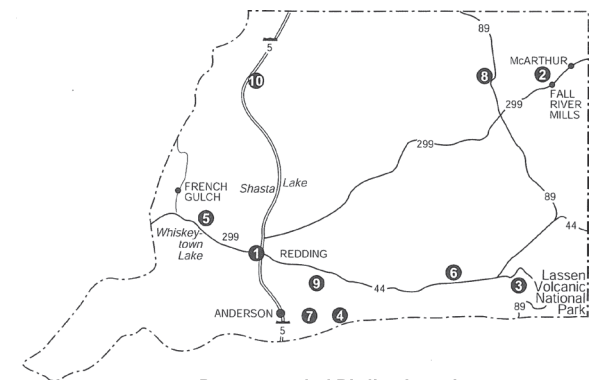

Shasta County encompasses approximately 3,800 square miles and contains many lowland valley, riparian, foothill, montane, and Great Basin bird species. The uniquely variable geography and climatic conditions found within the county provide a wide habitat diversity supporting 316 bird species, 264 of which are regularly occurring and 52 of which are infrequently observed. Public lands within Shasta County are abundant and provide easy access to many excellent birding areas. For more detailed birding location information, see www.wintuaudubon.org. The Wintu Audubon Society encourages you to join us in exploring and enjoying these areas and the birds they support.

Recommended Birding Locations

- 1) Turtle Bay, Kutrass Lake
- 2) Fall River Valley
- 3) Lassen Volcanic National Park
- 4) Battle Creek Wildlife Area
- 5) Whiskeytown Lake
- 6) McCumber Reservoir
- 7) Lone Tree Pond, Reading Island
- 8) Burney Falls, Lake Britton
- 9) Millville Plains
- 10) Upper Sacramento River Canyon